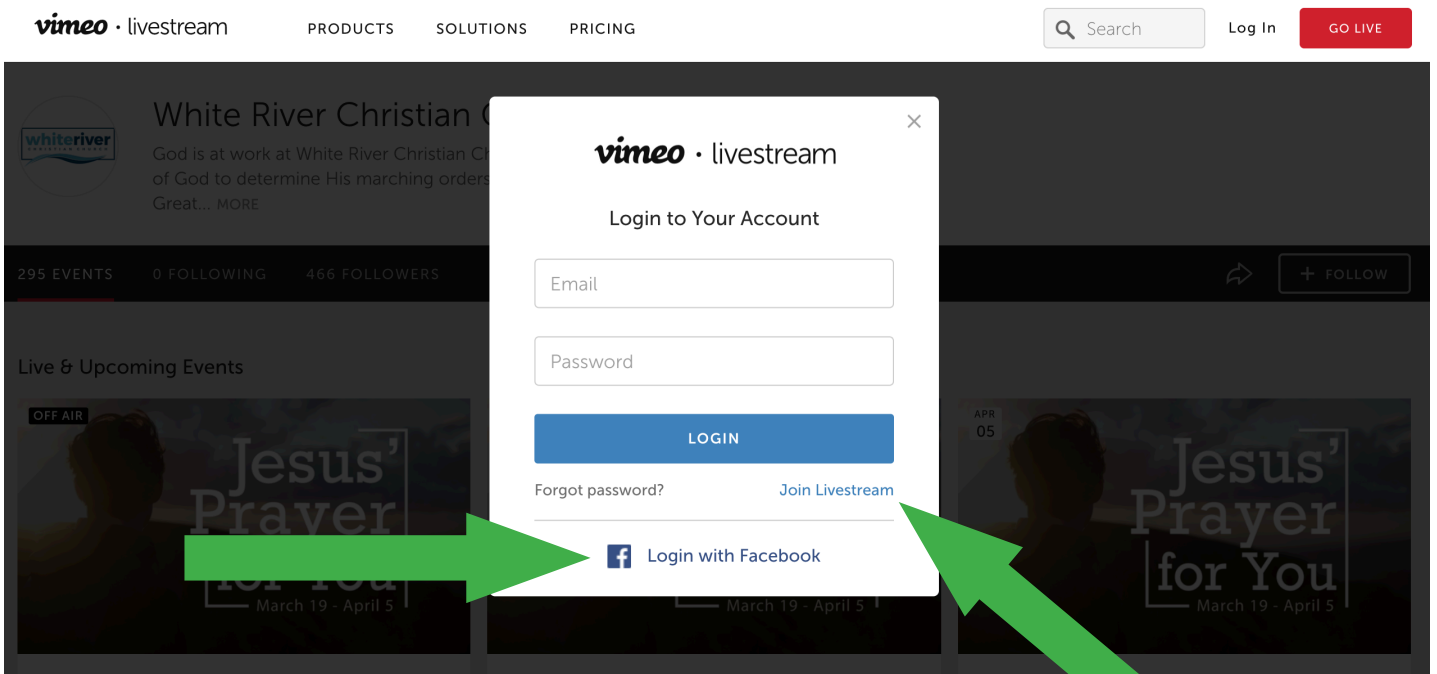

A GUIDE TO
LIVESTREAM

whiteriver
CHRISTIAN CHURCH

Type livestream.com/wrcc into your web browser.

Live & Upcoming Events

You can view live or upcoming events without logging in by just clicking on the image or title.

To interact with others watching at the same time, you need to create an account and **log in**.

You can create an account by clicking **Join Livestream** or **login with Facebook**.

Once you're logged in and have selected a livestream to watch, you will be able to chat with others viewing the same stream. Click the speech bubble at the top right to open the chat feature.

Type something in the box and press enter. The chat will appear to the right of the stream.